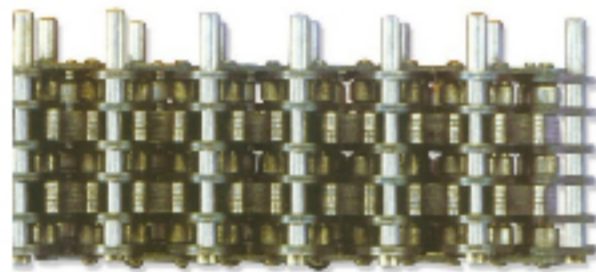

[Products >> Range of Spares for Gill Boxes](#)

[pdf-file](#)

SPARES FOR SCHLUMBERGER GILL BOX

Spares for Schlumberger Gill Box

QUALITY CHAINS AND SLIDES FOR SCHLUMBERGER GC CHAIN GILL BOX

- Dimensional Accuracy for perfect fitting of faller bars.
- High grade metallurgy for long life.

SPARES FOR SCHLUMBERGER RUBBING (FM 3/4/5/7) AND ROVING (BM 12/13/14)

Spares for Schlumberger Rubbing (FM 3/4/5/7) and Roving (BM 12/13/14)

SPARES FOR OTHER MAKES OF GILL BOX LIKE ST. ANDREA, MACKIE, WARNER & SWASEY